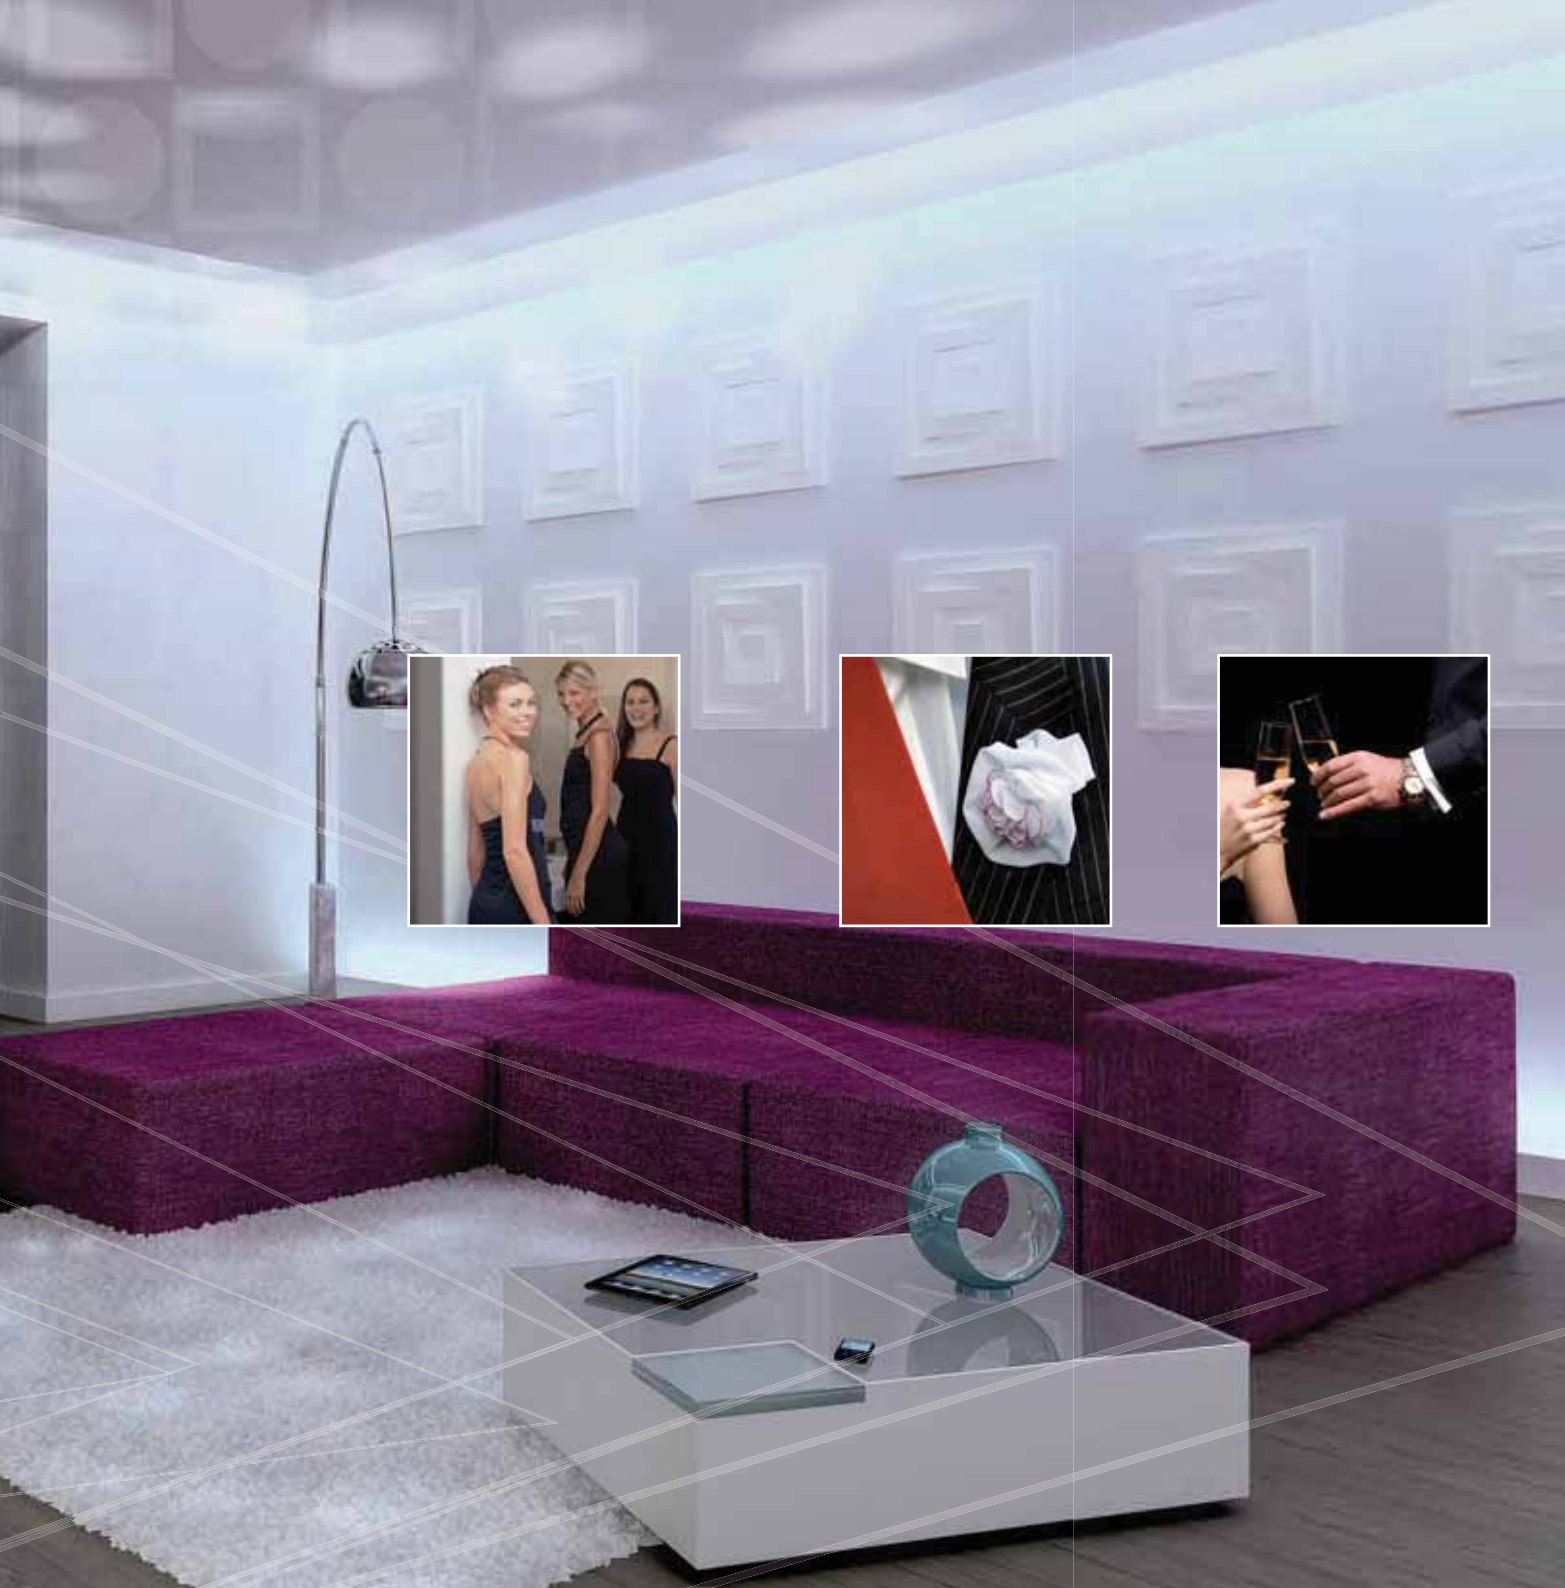

A perfect interior sets the tone

A place to chill doesn't depend on sound alone. Service makes a difference, and drinks and nibbles too of course. An interior that approaches something quite ethereal now needs a convincing concept – decor included, so that the ambience fits perfectly. A little bit retro, avant-garde or even futuristic. Round or square, the basic shape variations provide depth to the mix. A 3D invitation to chill or simply unwind.

CIELO takes you to op art heaven

As a discerning owner, you'll want to be at least as trendy as your local bar. Don't we all just love to submerge ourselves in the zeitgeist - or even set the trends? Today, the best of every era is delightfully combined. One style that's especially on trend is 1960s Op Art. Its recurring geometric shapes form the basis for trendy interior design. CIELO is the exquisitely easy way to install op art elements. CIELO: the practical hard foam decor element for ceilings and walls.

Design by Martin Bogaers, Amsterdam.

CIELO – divinely simple – and simply divine to fit

Where space embraces design, CIELO is never far away. CIELO's hard foam roses are easy to fit. They're lightweight and ideal for wall and ceiling design. CIELO is available in two basic shapes: square (55 cm) and round (55 cm and 110 cm).

CS5 – Square

Art. no.: DUCACSO550
Diameter: 55 cm
Depth: 6 cm

CR5 – Round

Art. no.: DUCACRO550
Diameter: 55 cm
Depth: 6 cm

CR11 – Round

Art. no.: DUCACR1100
Diameter: 110 cm
Depth: 12 cm

Shed some light on the matter – after all, CIELO is just the start of creative interior design. True aesthetes will want to combine our practical roses with lighting. There are no limits on design freedom here. Not only are LED lights cost-effective, the wide variety of colour options allows you to set the tone you need for any occasion. Just give your ideas free rein.